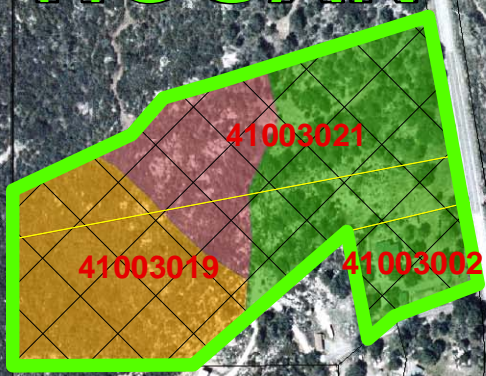

Legend

Hogan Property Boundary

Total Acreage: 16.45 Acres

Lot Boundaries

Vegetation

Granitic Northern Mixed Chaparral

Mixed Oak/Coniferous/Bigcone/Coulter

Red Shank Chaparral

Urban/Developed

Reg_Parcels

Parks & Open Space

Pine Valley County Park

Cleveland National Forest

CLEVELAND NATIONAL FOREST

Pine Creek Road

Pine Creek

Old Highway 80

San Diego horned lizard

Mountain lion

CLEVELAND NATIONAL FOREST

HOGAN